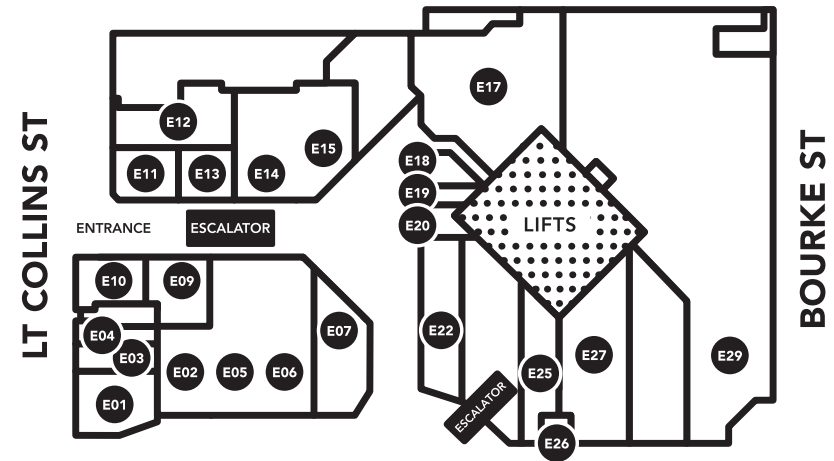

## BOURKE ST LEVEL

## ELIZABETH ST

Axil Coffee Roasters	B01A
Bread Sandwich Bar	B10
Café Crema	B19
Crisp	B15
Galleria Express	B02B
Hoi An Vietnamese Cuisine	B12
Kathmandu	B04/B05/B06
Kebab World	B09
Menya Ramen	B07
Shanghai Master	B11
Soul Origin	B18
Sushi Hub	B16
Thailander	B14
The North Face	B03
R00-013	B13

## ELIZABETH ST LEVEL

## ELIZABETH ST

Elizabeth Arcade Lotto	E19
Belles Hot Chicken	E22
Bookbinders Design	E11
Helly Hansen	E01/E03
Breezy Laundry Lockers	E18
Commonwealth Bank Of Australia	E29
R01-014	E14/E15
Full Brow	E10
Bearded Brothers Espresso	E04
Kathmandu	E02/E05/E06
Medibank Private	E29
Nosh	E12
Travel Money Oz	E26
Starbucks	E25
The North Face	E07