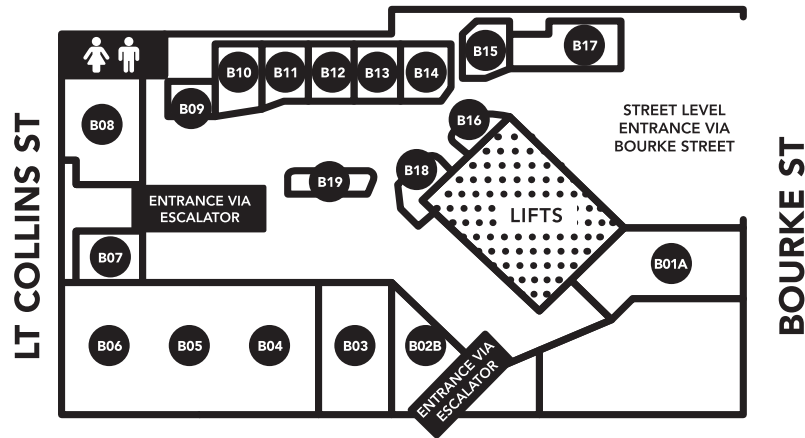

## BOURKE ST LEVEL

## ELIZABETH ST

Axil Coffee Roasters	B01A
Bread Sandwich Bar	B10
Café Crema	B19
Crisp	B15
Galleria Express	B02B
Hoi An Vietnamese Cuisine	B12
Kathmandu	B04/B05/B06
Kebab World	B09
Menya Ramen	B07
Shanghai Master	B11
Soul Origin	B18
Sushi Hub	B16
Thailander	B14
The North Face	B03
R00-013	B13

## ELIZABETH ST LEVEL

## ELIZABETH ST

Elizabeth Arcade Lotto	E19
Belles Hot Chicken	E22
Bookbinders Design	E11
Helly Hansen	E01/E03
Breezy Laundry Lockers	E18
Commonwealth Bank Of Australia	E29
R01-014	E14/E15
Full Brow	E10
Bearded Brothers Espresso	E04
Kathmandu	E02/E05/E06
Medibank Private	E29
Nosh	E12
Travel Money Oz	E26
Starbucks	E25
The North Face	E07